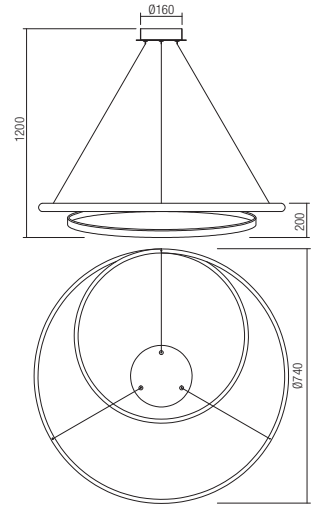

- art. **01-1795** Matt White 3000K
- art. **01-1796** Bronze 3000K
- art. **01-1890** Matt White 4000K
- art. **01-1891** Bronze 4000K