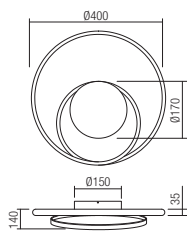

Led type	SMD LED 2835 240 pcs x 0,10W	
Power	27W	
Input	220V-240V, 50/60Hz	
Color temperature	3000K	4000K
Lumen source	3409 lm	3744 lm
Lumen system	2114 lm	2321 lm
CRI	80	
Dimmable (3 step)	☑	

CE IP20

Led type	SMD LED 2835 336 pcs x 0,089W	
Power	29W	
Input	220V-240V, 50/60Hz	
Color temperature	3000K	4000K
Lumen source	3945 lm	4175 lm
Lumen system	2446 lm	2589 lm
CRI	80	
Dimmable (3 step)	☑	