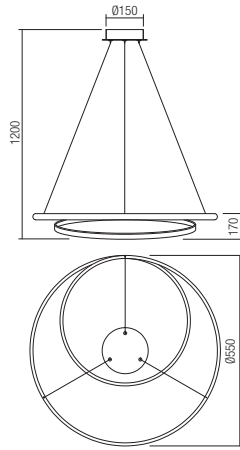

- art. **01-1793** Matt White 3000K
- art. **01-1794** Bronze 3000K
- art. **01-1888** Matt White 4000K
- art. **01-1889** Bronze 4000K